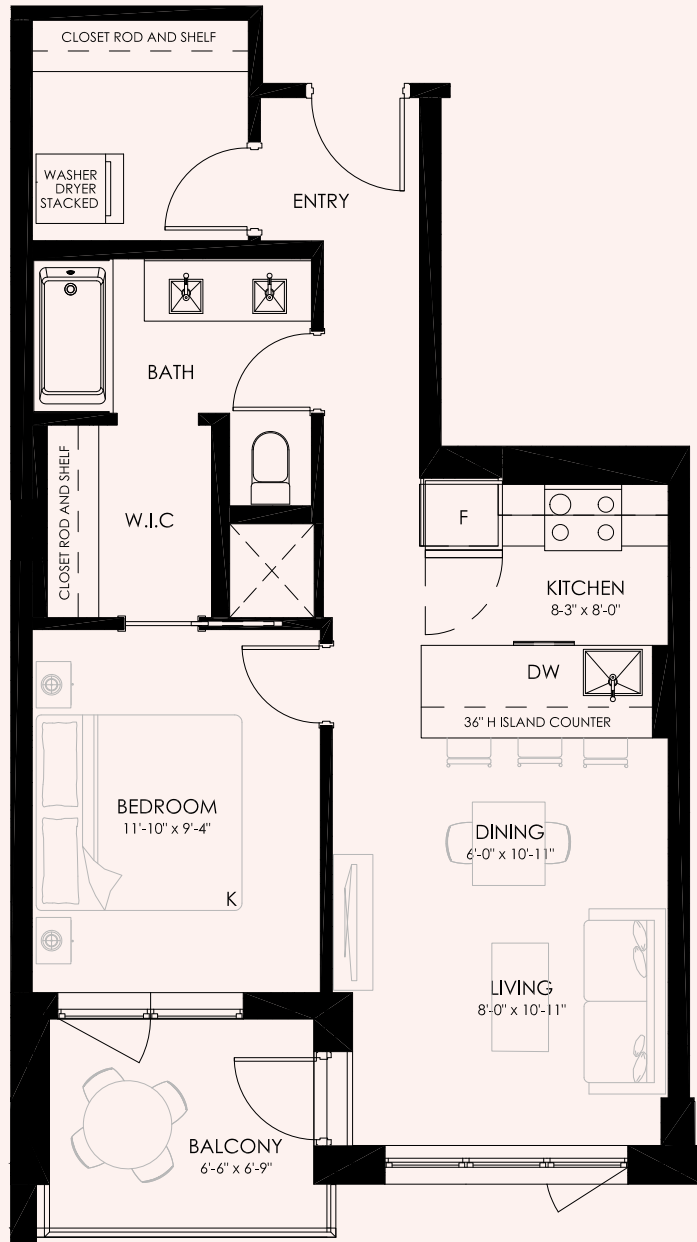

elva

UNIT G2

1 BED + 1 BATH

UNIT: 631 SF

BALCONY: 62 SF

LEVEL 2-5

elvayyc.com

320 25th Avenue SW
Calgary, AB T2S 0L4

Dimensions, sizes, specifications, layouts and materials are approximate only and subject to change without notice.

elva

UNIT G2

1 BED + 1 BATH

UNIT: 631 SF

BALCONY: 62 SF

LEVEL 2-5

elvayyc.com

320 25th Avenue SW
Calgary, AB T2S 0L4

Dimensions, sizes, specifications, layouts and materials are approximate only and subject to change without notice.