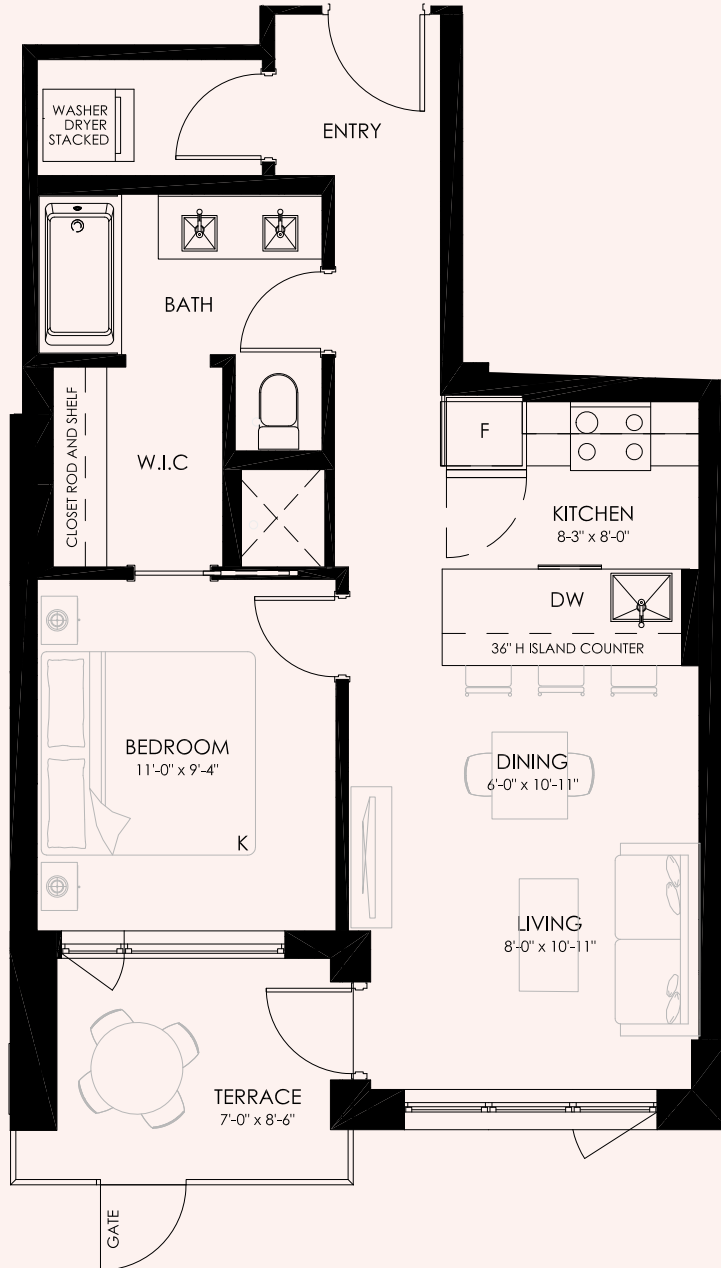

elva

UNIT G1

1 BED + 1 BATH

UNIT: 602 SF

TERRACE: 62 SF

LEVEL 1

elvayyc.com

320 25th Avenue SW
Calgary, AB T2S 0L4

Dimensions, sizes, specifications, layouts and materials are approximate only and subject to change without notice.

elva

UNIT G1

1 BED + 1 BATH

UNIT: 602 SF

TERRACE: 62 SF

LEVEL 1

elvayyc.com

320 25th Avenue SW
Calgary, AB T2S 0L4

Dimensions, sizes, specifications, layouts and materials are approximate only and subject to change without notice.