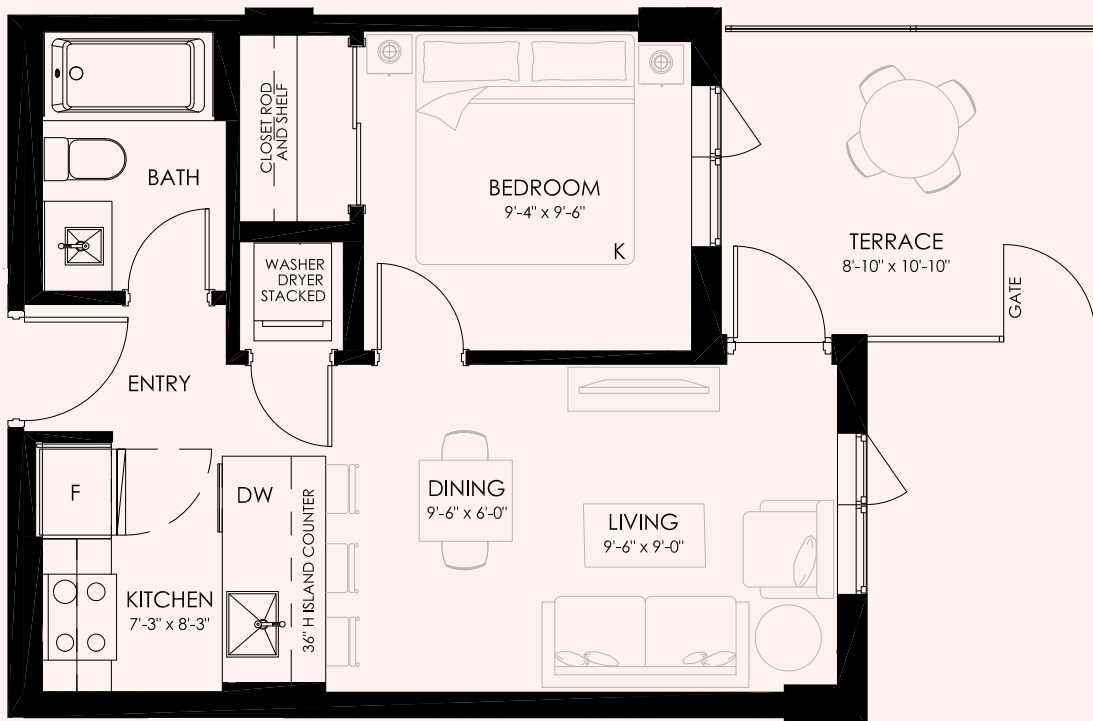

elva

UNIT C1

1 BED + 1 BATH

UNIT: 458 SF

TERRACE: 54 to 99 SF

LEVEL 1

elvayc.com

320 25th Avenue SW
Calgary, AB T2S 0L4

Dimensions, sizes, specifications, layouts and materials are approximate only and subject to change without notice.

e l v a

UNIT C1

1 BED + 1 BATH

UNIT: 458 SF

TERRACE: 54 to 99 SF

LEVEL 1

elvayyc.com