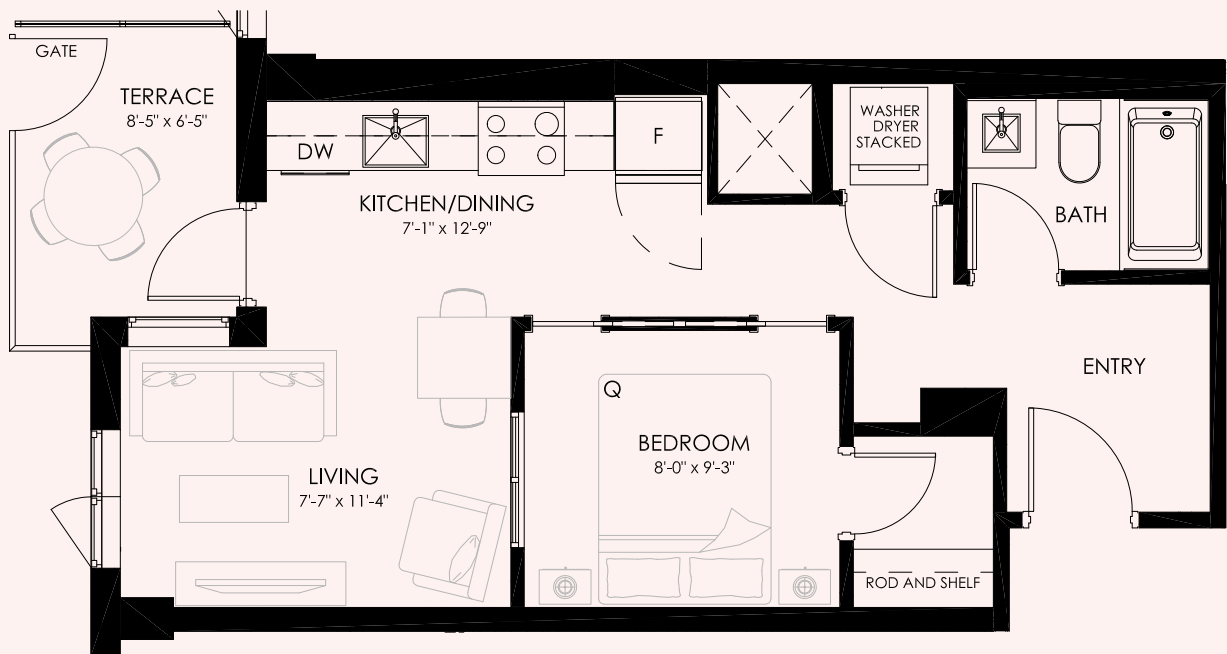

UNIT A3

STUDIO 1 BATH

UNIT: 476 SF

TERRACE: 58 SF

LEVEL 1

elvayc.com

320 25th Avenue SW
Calgary, AB T2S 0L4

Dimensions, sizes, specifications, layouts and materials are approximate only and subject to change without notice.

UNIT A3

STUDIO 1 BATH

UNIT: 476 SF

TERRACE: 58 SF

LEVEL 1

elvayyc.com

320 25th Avenue SW
Calgary, AB T2S 0L4

Dimensions, sizes, specifications, layouts and materials are approximate only and subject to change without notice.